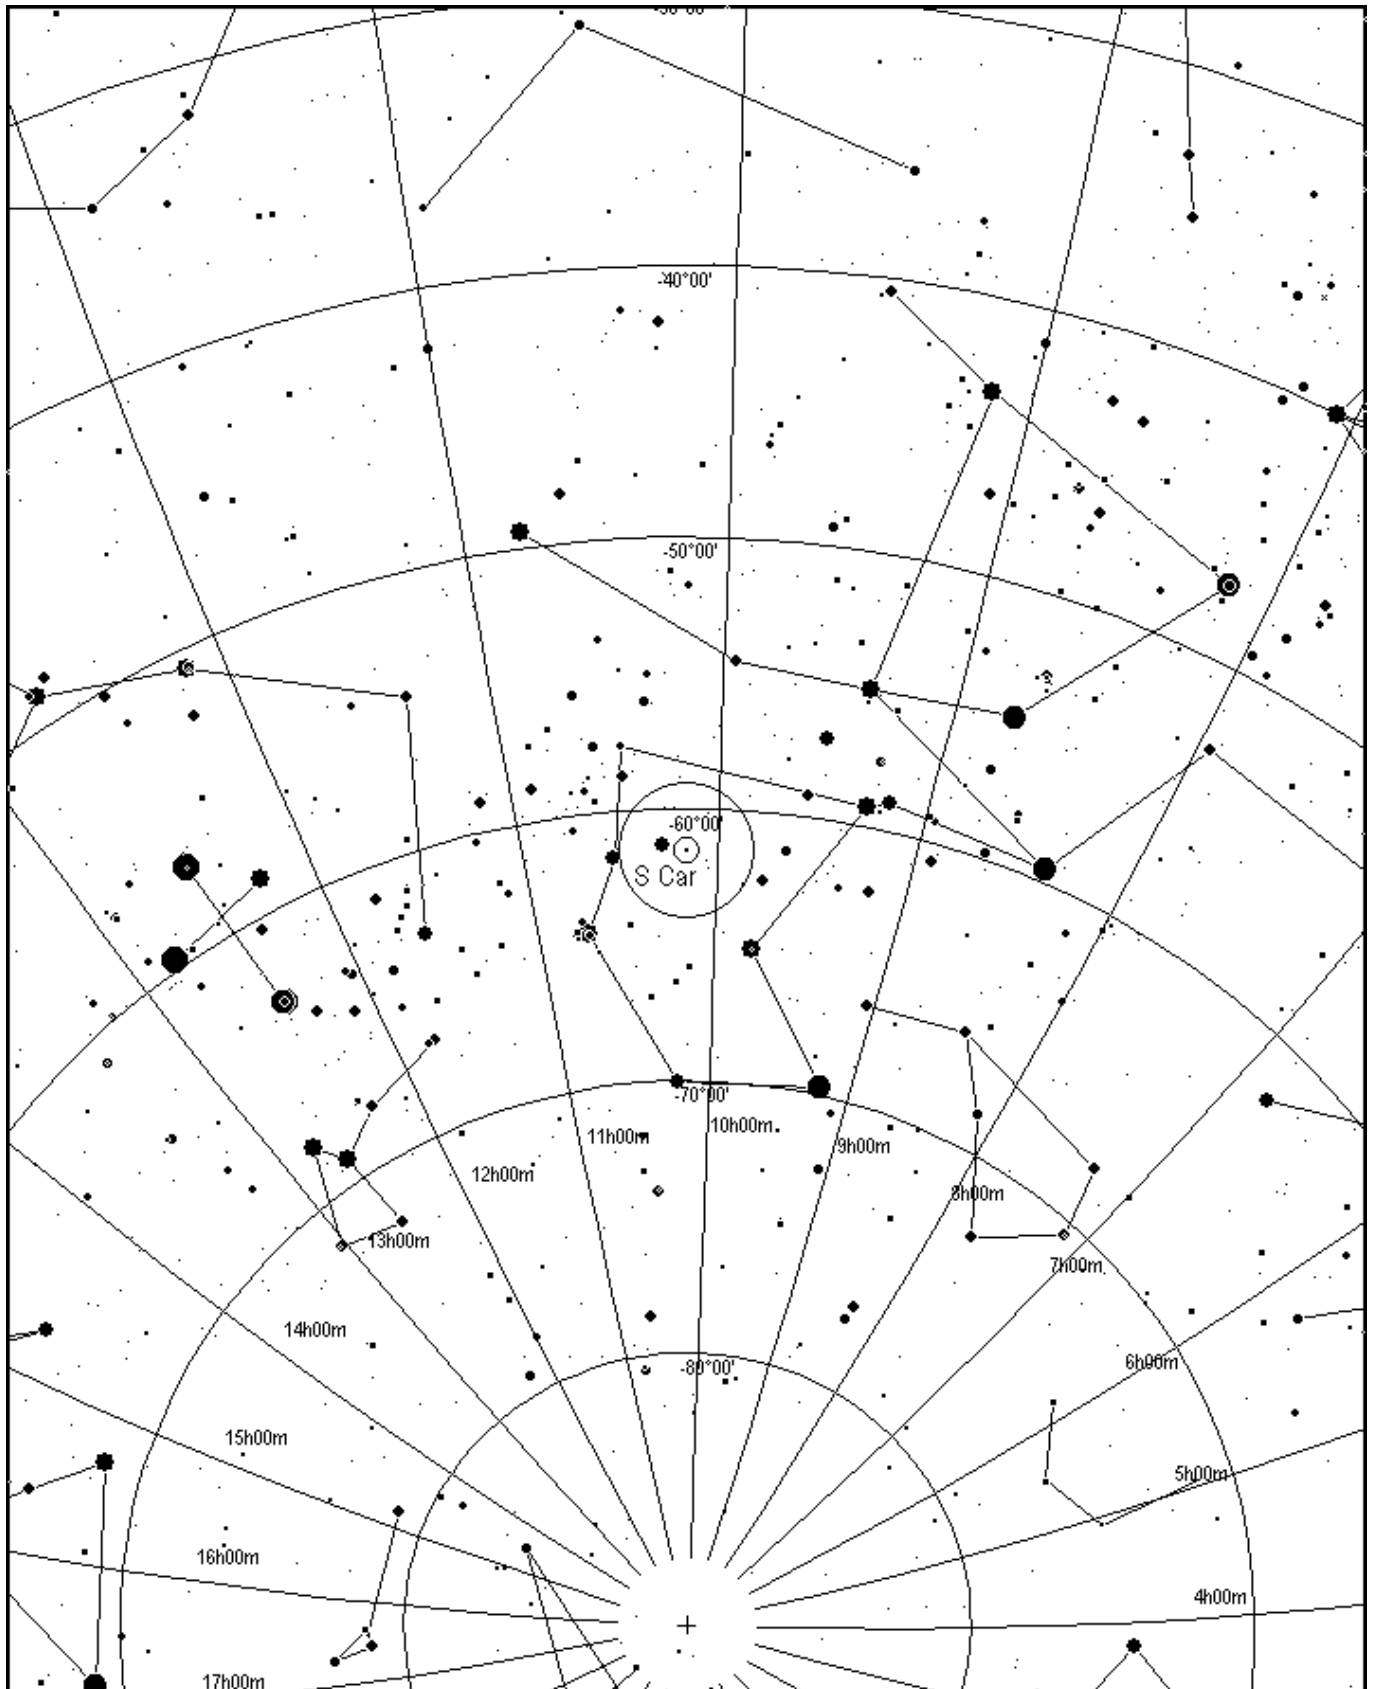

Magnitude ~ 5.5 – 9.5 V
Period ~ 150 d
Type M
Spec Type M2.5IIIe

S Carinae

10h 09m 22s -61° 32' 56"

AAQ Chart

3 Nov 2007

Drawn by Roy Axelsen
Field: Cartes du Ciel, Bright Star Catalogue