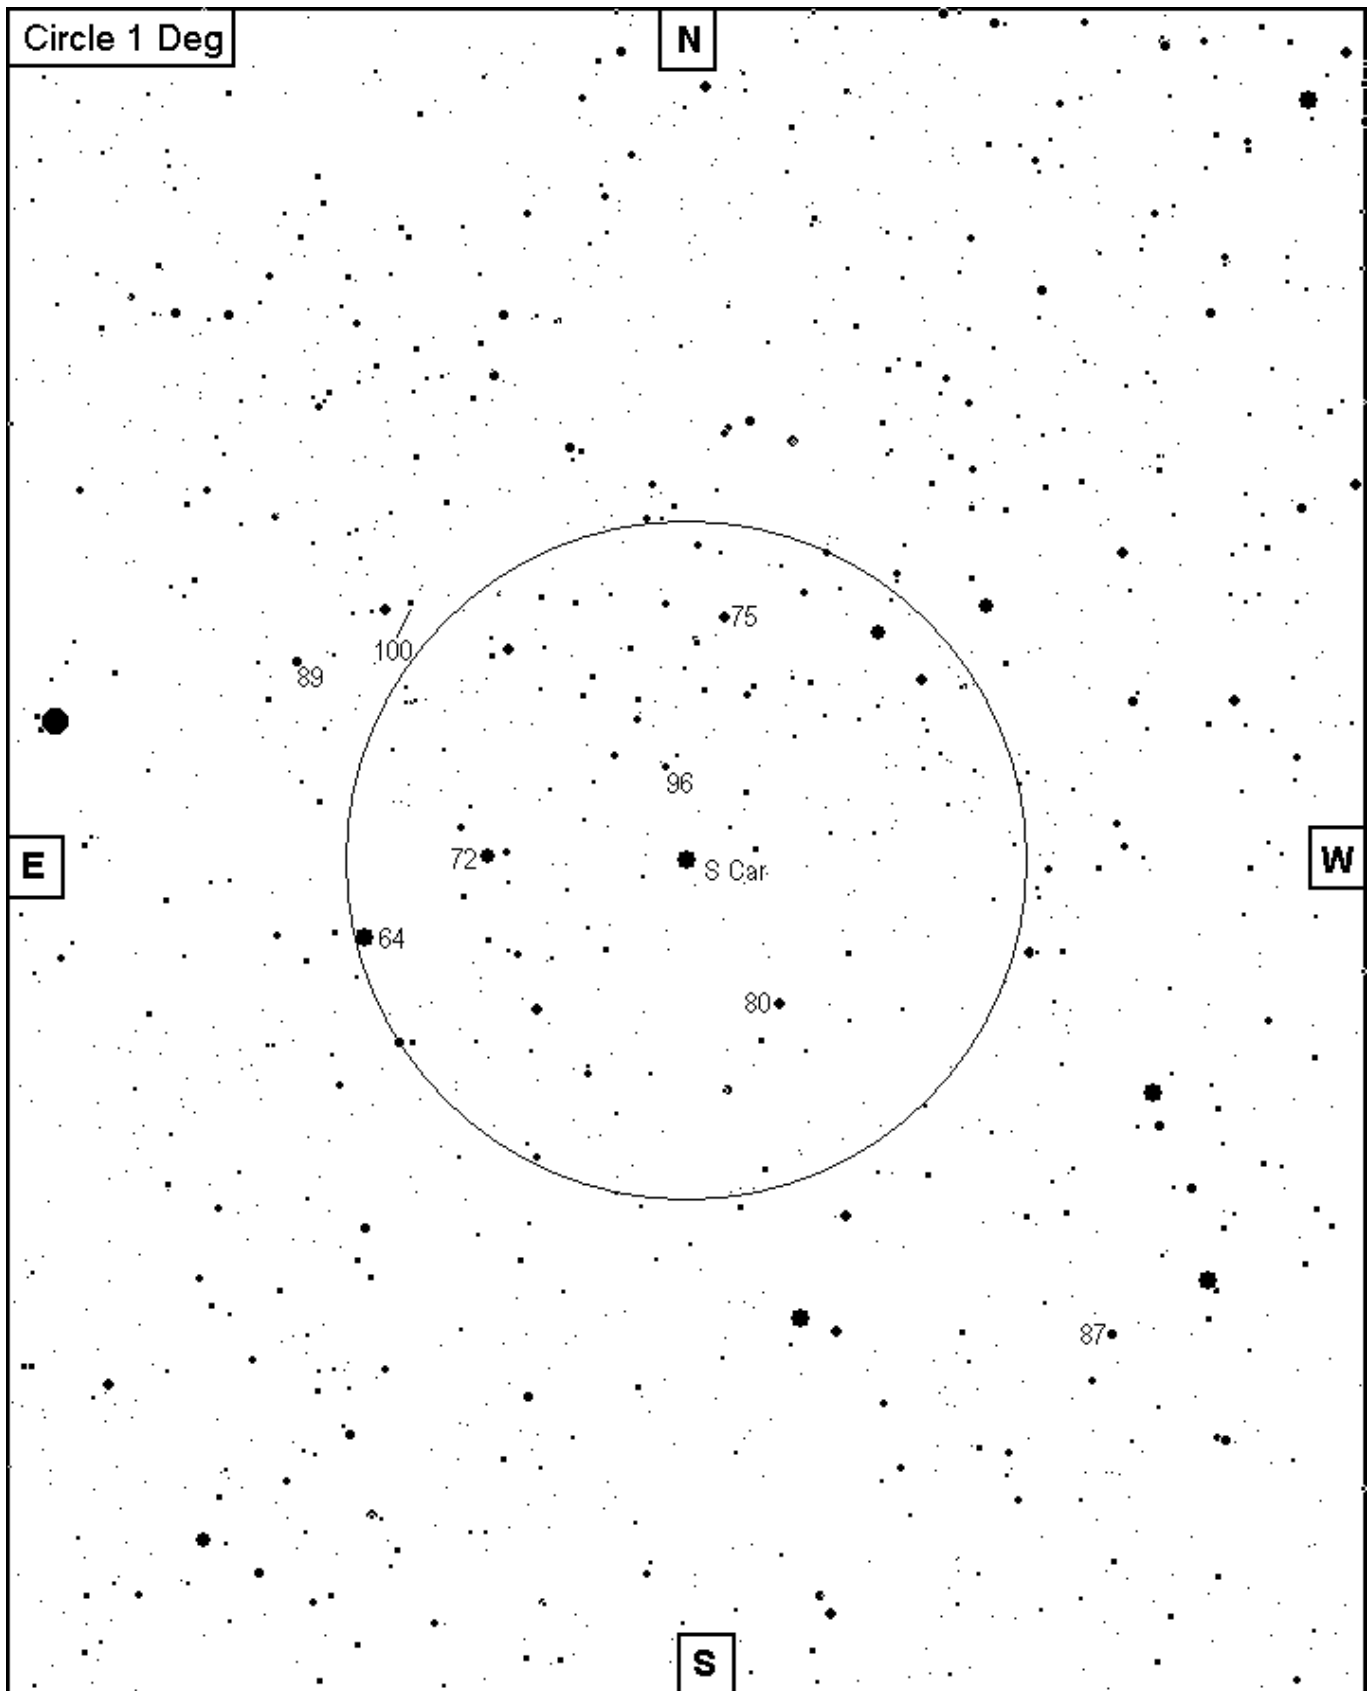

Magnitude ~ 5.5 – 9.5 V
Period ~ 150 d
Type M
Spec Type M2.5IIIe

S Carinae

10h 09m 22s -61° 32' 56"

AAQ Chart

3 Nov 2007

Drawn by Roy Axelsen

Field: Cartes du Ciel, Bright Star Catalogue and Tycho-2 Catalogue

Sequence: Bright Star Catalogue & Tycho-2 Catalogue. Magnitudes 64 72 75 80 89 96 100