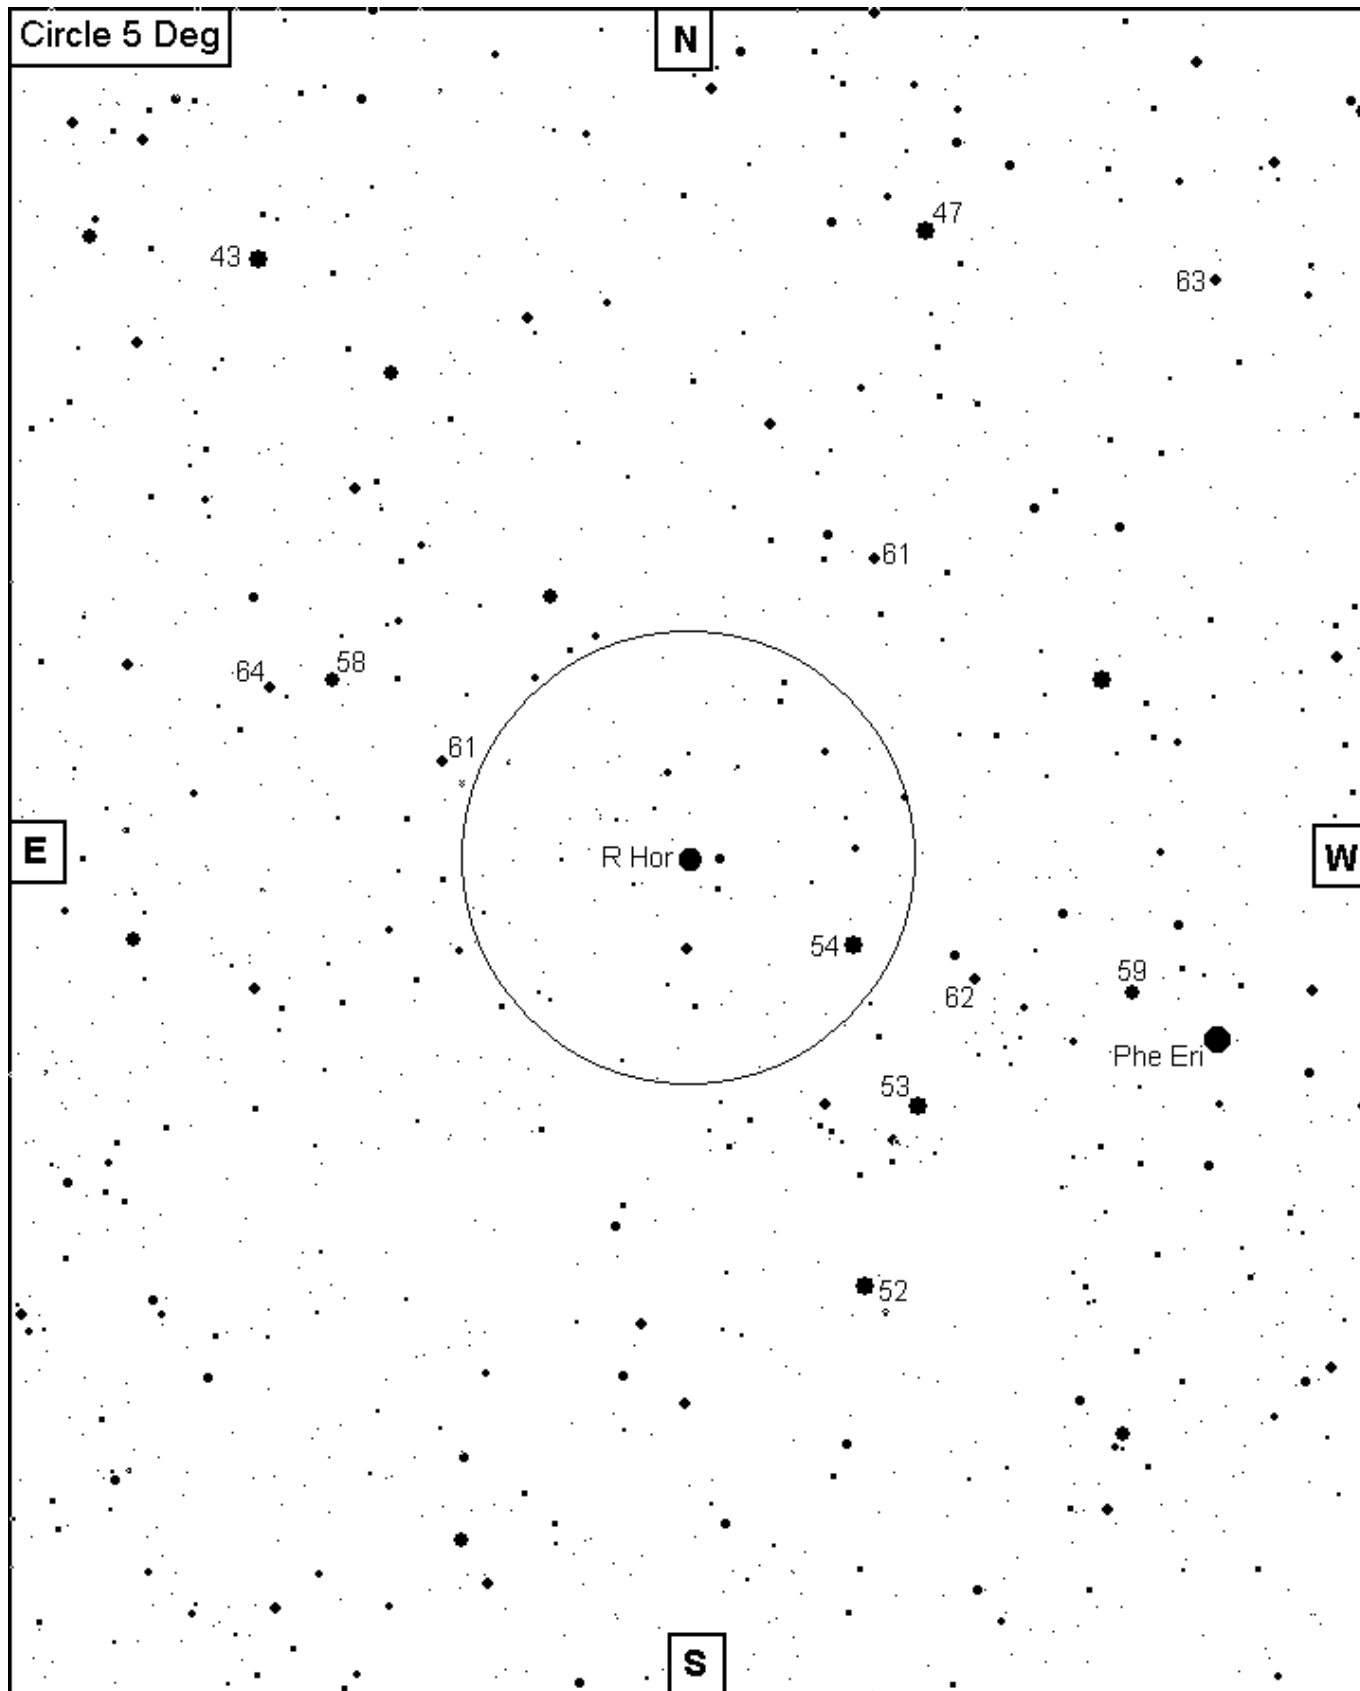

Magnitude ~ 5 - 14 V
Period ~ 410 d
Type M
Spec Type M7IIIe

R Horologii

02h 53m 52s -49° 53' 23"

AAQ Chart

3 Nov 2007

Drawn by Roy Axelsen

Field: Cartes du Ciel, Bright Star Catalogue & SKY2000

Sequence: Bright Star Catalogue. Magnitudes 43 47 52 53 54 58 59 61NE 61NW 62 63 64