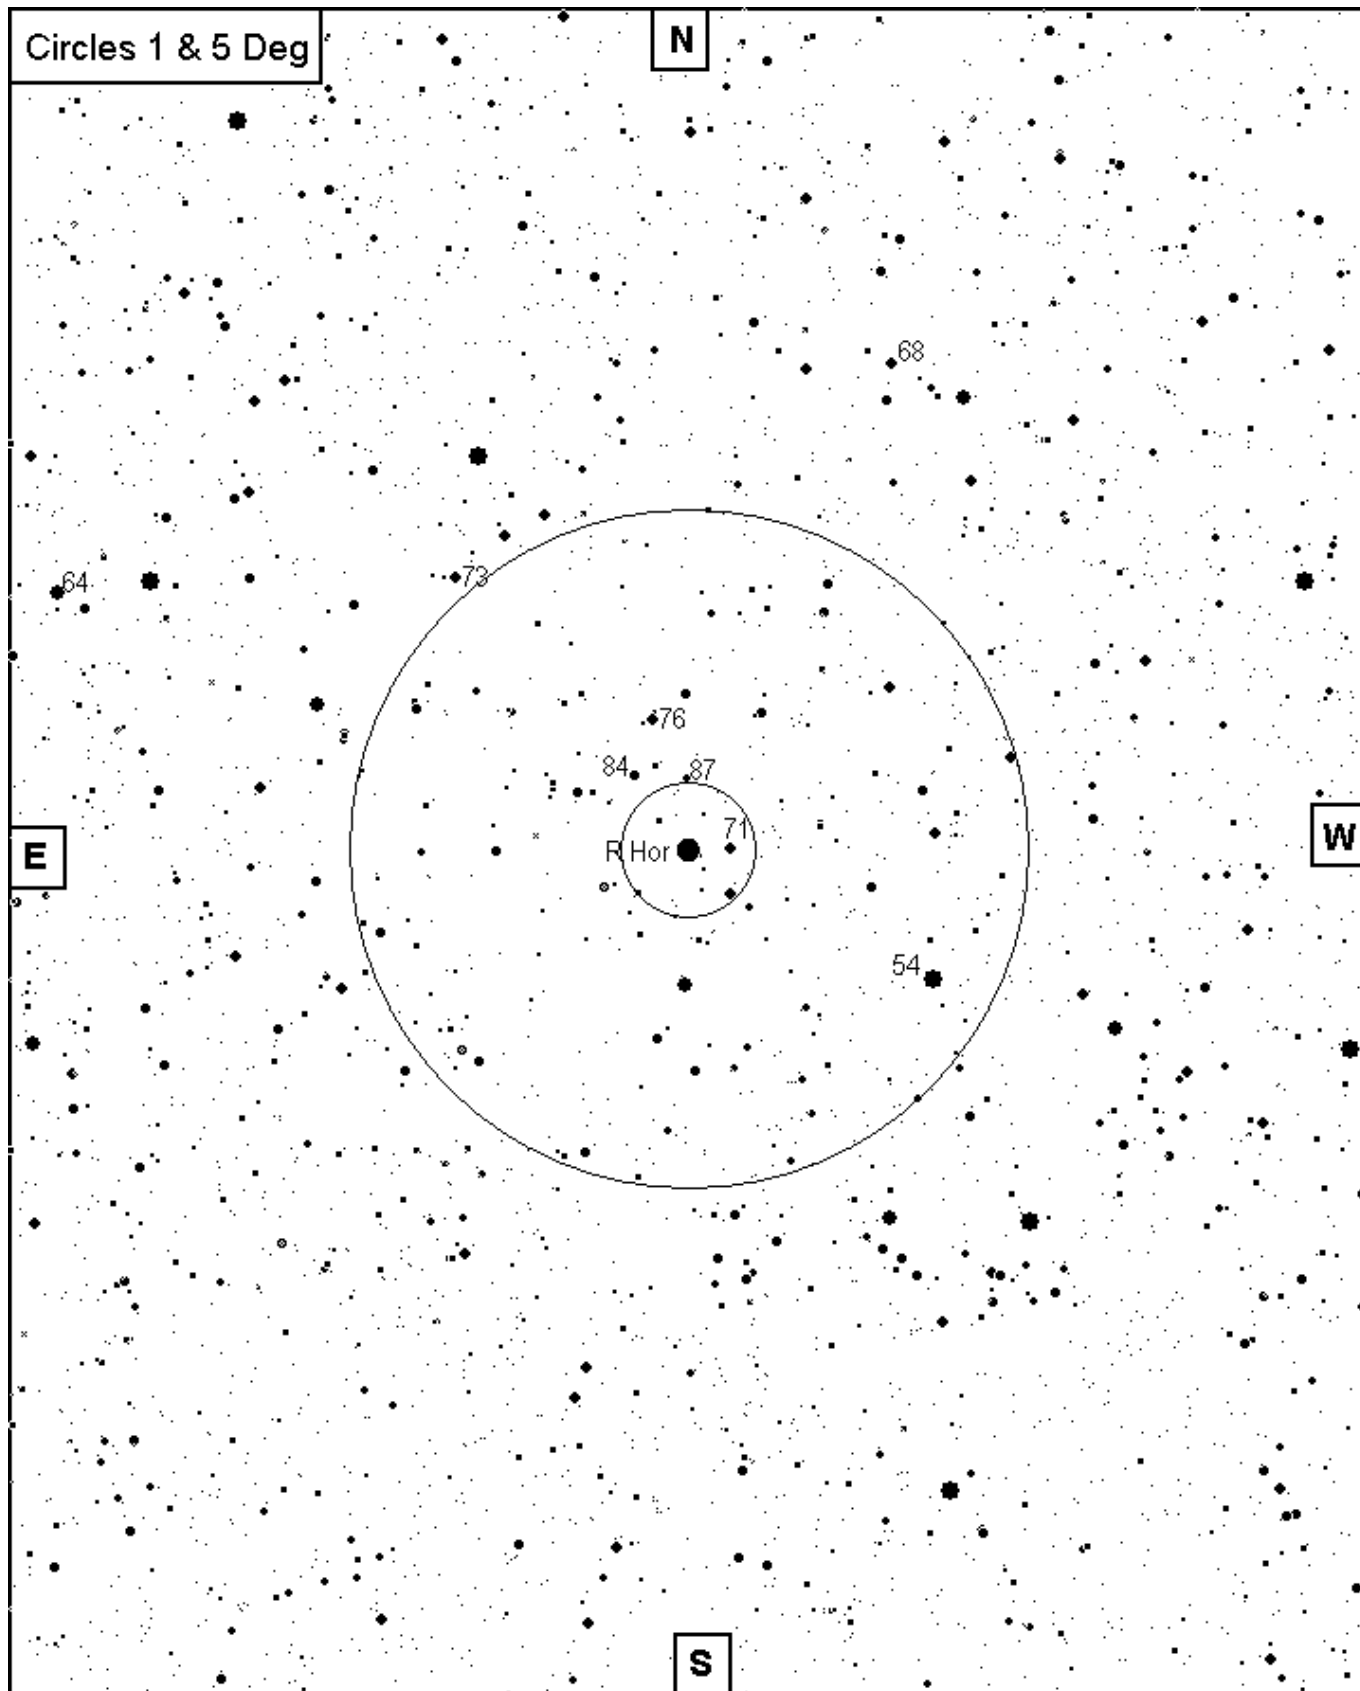

Magnitude ~ 5 - 14 V
Period ~ 410 d
Type M
Spec Type M7IIIe

R Horologii

02h 53m 52s -49° 53' 23"

AAQ Chart

12 Nov 2007

Drawn by Roy Axelsen

Field: Cartes du Ciel, Bright Star Catalogue & Tycho-2 Catalogue

Sequence: Bright Star Catalogue & Tycho-2 Catalogue. Magnitudes 54 64 68 71 73 76 84 87