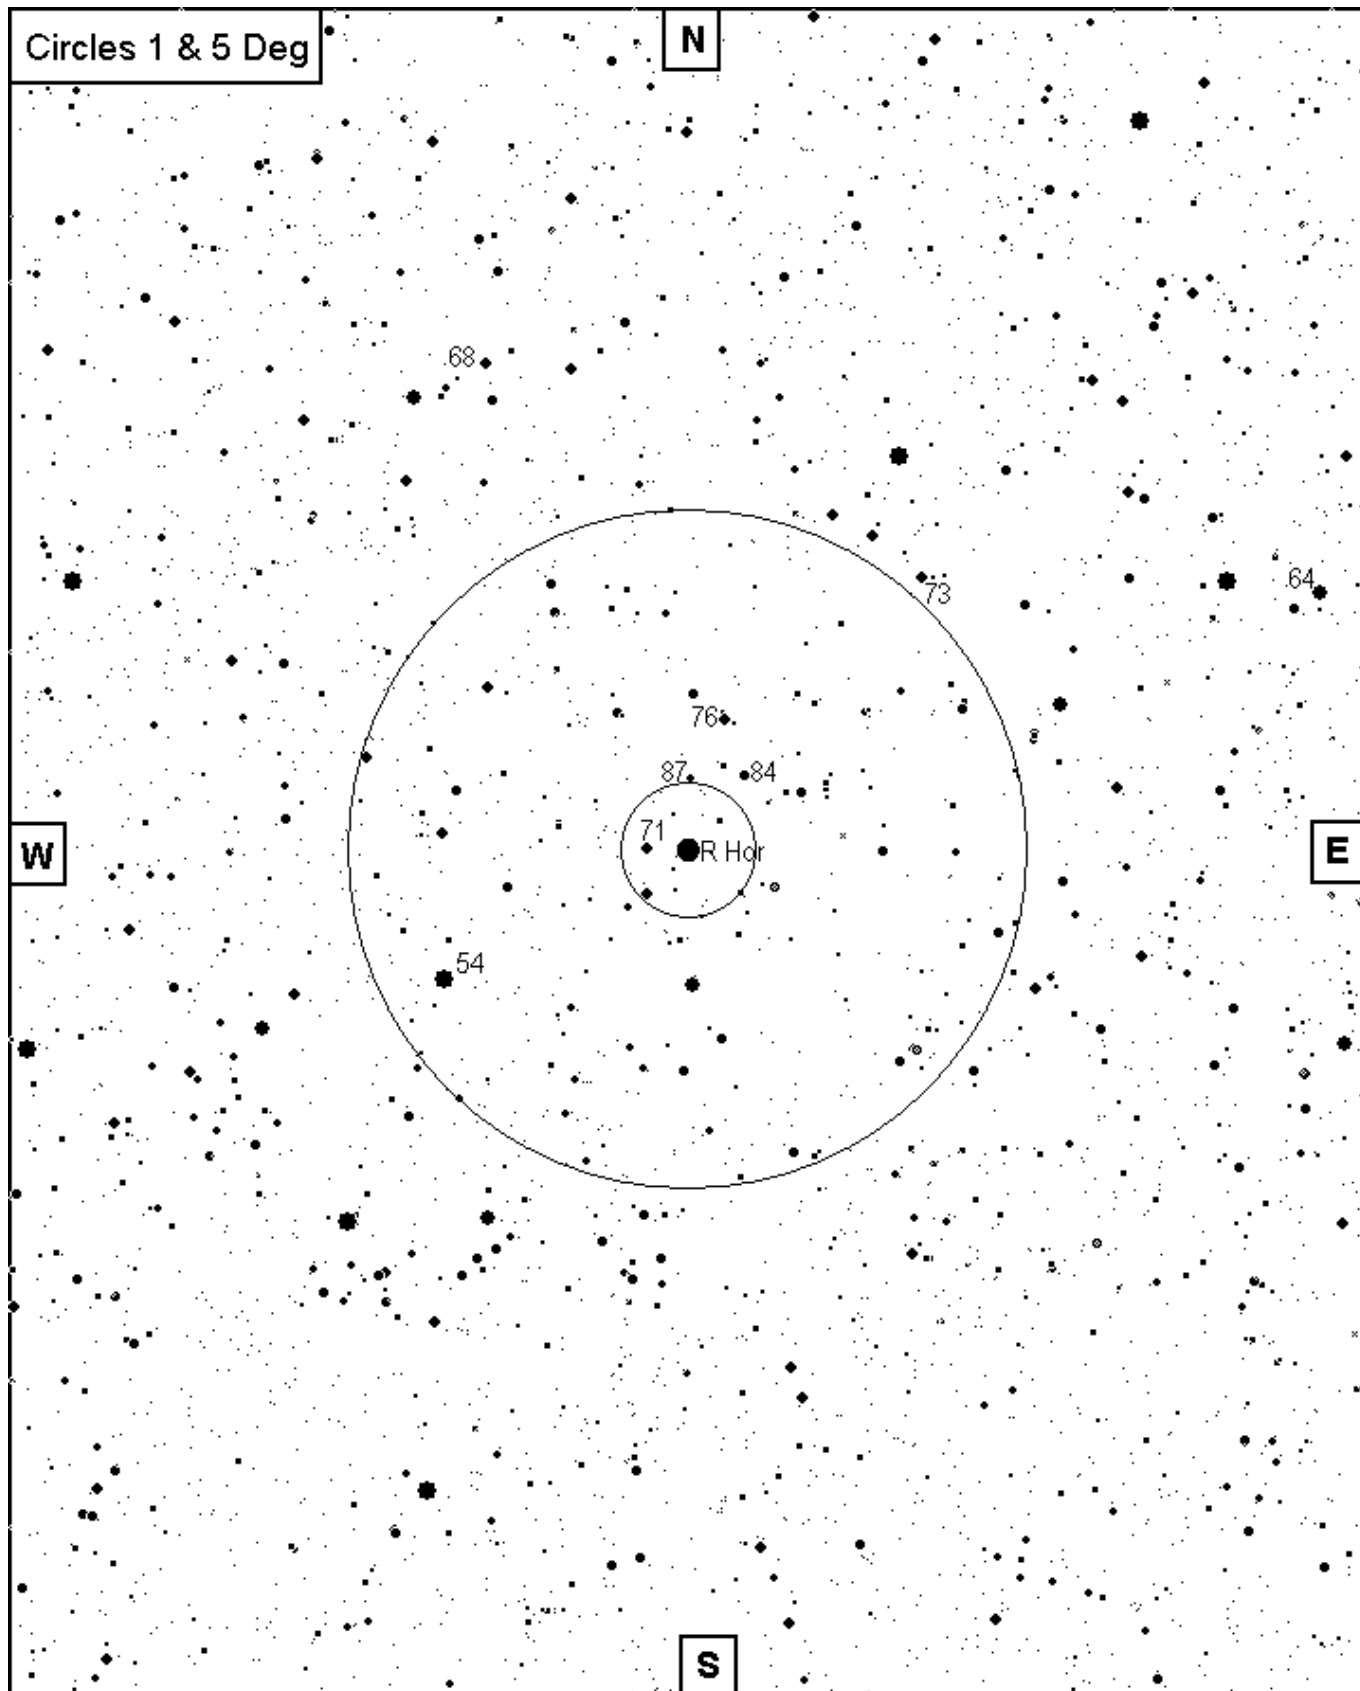

Magnitude ~ 5 - 14 V
Period ~ 410 d
Type M
Spec Type M7IIIe

R Horologii

02h 53m 52s -49° 53' 23"

AAQ

Reversed Chart

12 Nov 2007

Drawn by Roy Axelsen

Field: Cartes du Ciel, Bright Star Catalogue & Tycho-2 Catalogue

Sequence: Bright Star Catalogue & Tycho-2 Catalogue. Magnitudes 54 64 68 71 73 76 84 87