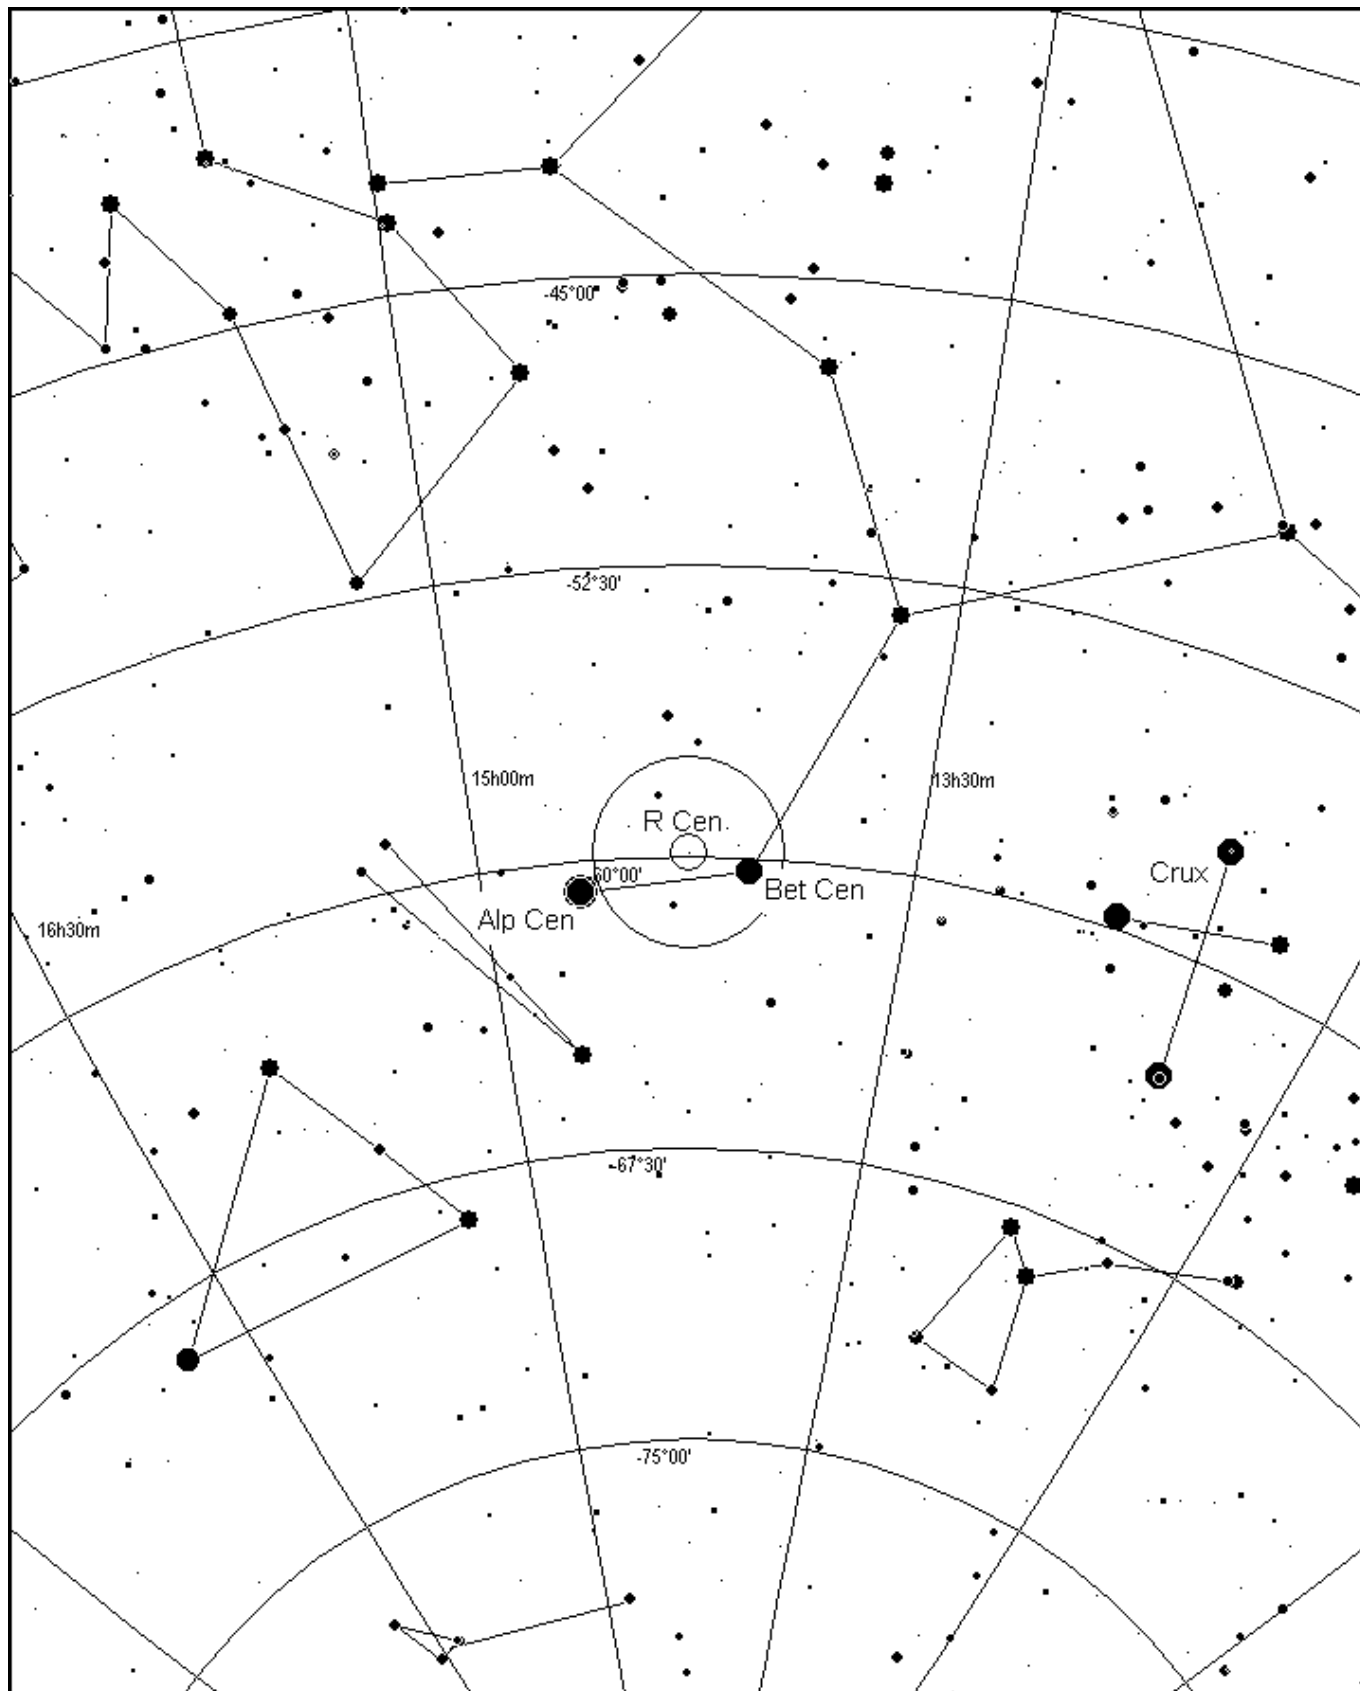

Magnitude ~ 6 - 10 V
Period ~ 500 d
Type M/SR
Spec Type M5Ilev

R Centauri

14h 16m 34s -59° 54' 49"

AAQ Chart

4 Nov 2007

Drawn by Roy Axelsen
Field: Cartes du Ciel, Bright Star Catalogue