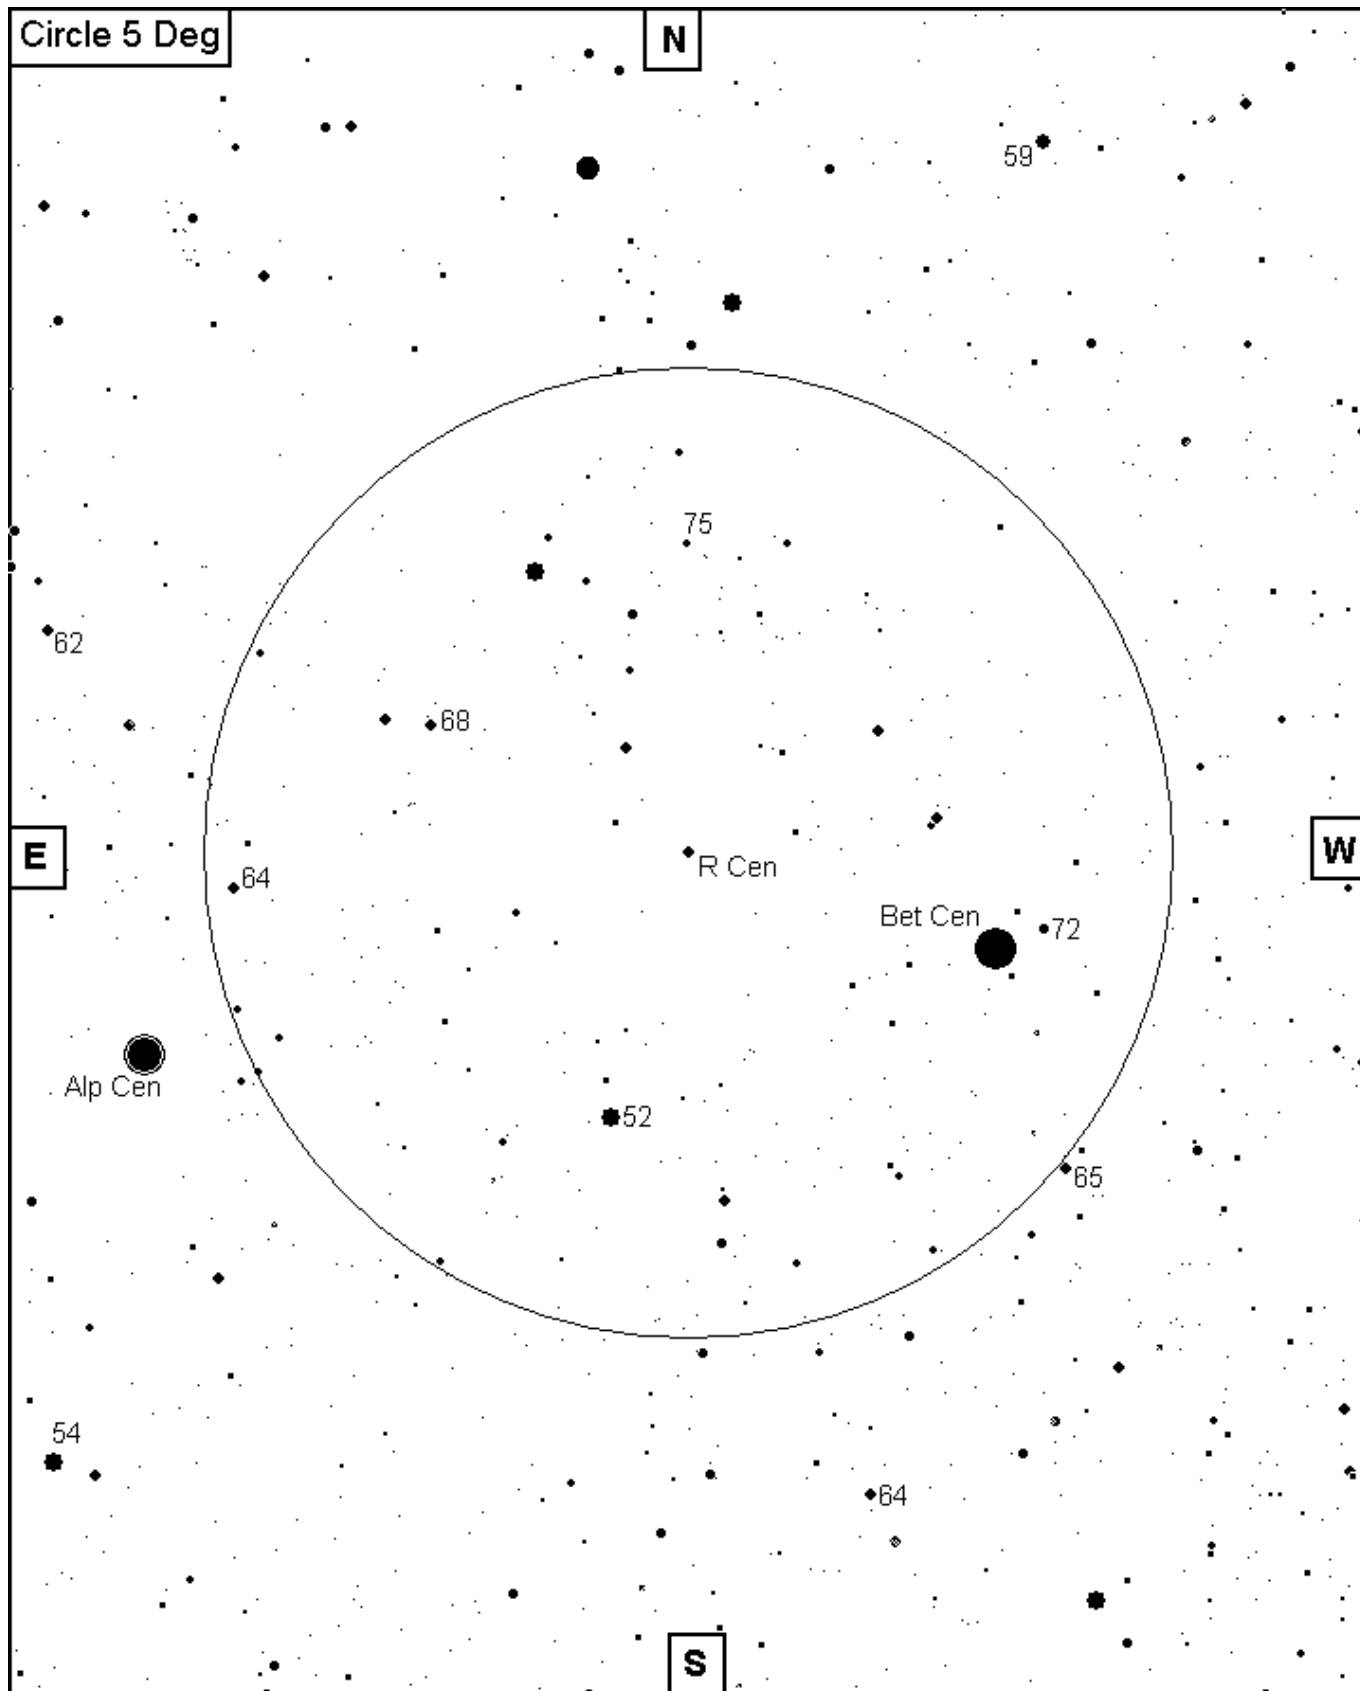

Magnitude ~ 6 - 10 V
Period ~ 500 d
Type M/SR
Spec Type M5Ilev

R Centauri

14h 16m 34s -59° 54' 49"

AAQ Chart

4 Nov 2007

Drawn by Roy Axelsen

Field: Cartes du Ciel, Bright Star Catalogue & SKY2000

Sequence: Bright Star Catalogue. Magnitudes 52 54 59 62 64 64 65 68 72 75