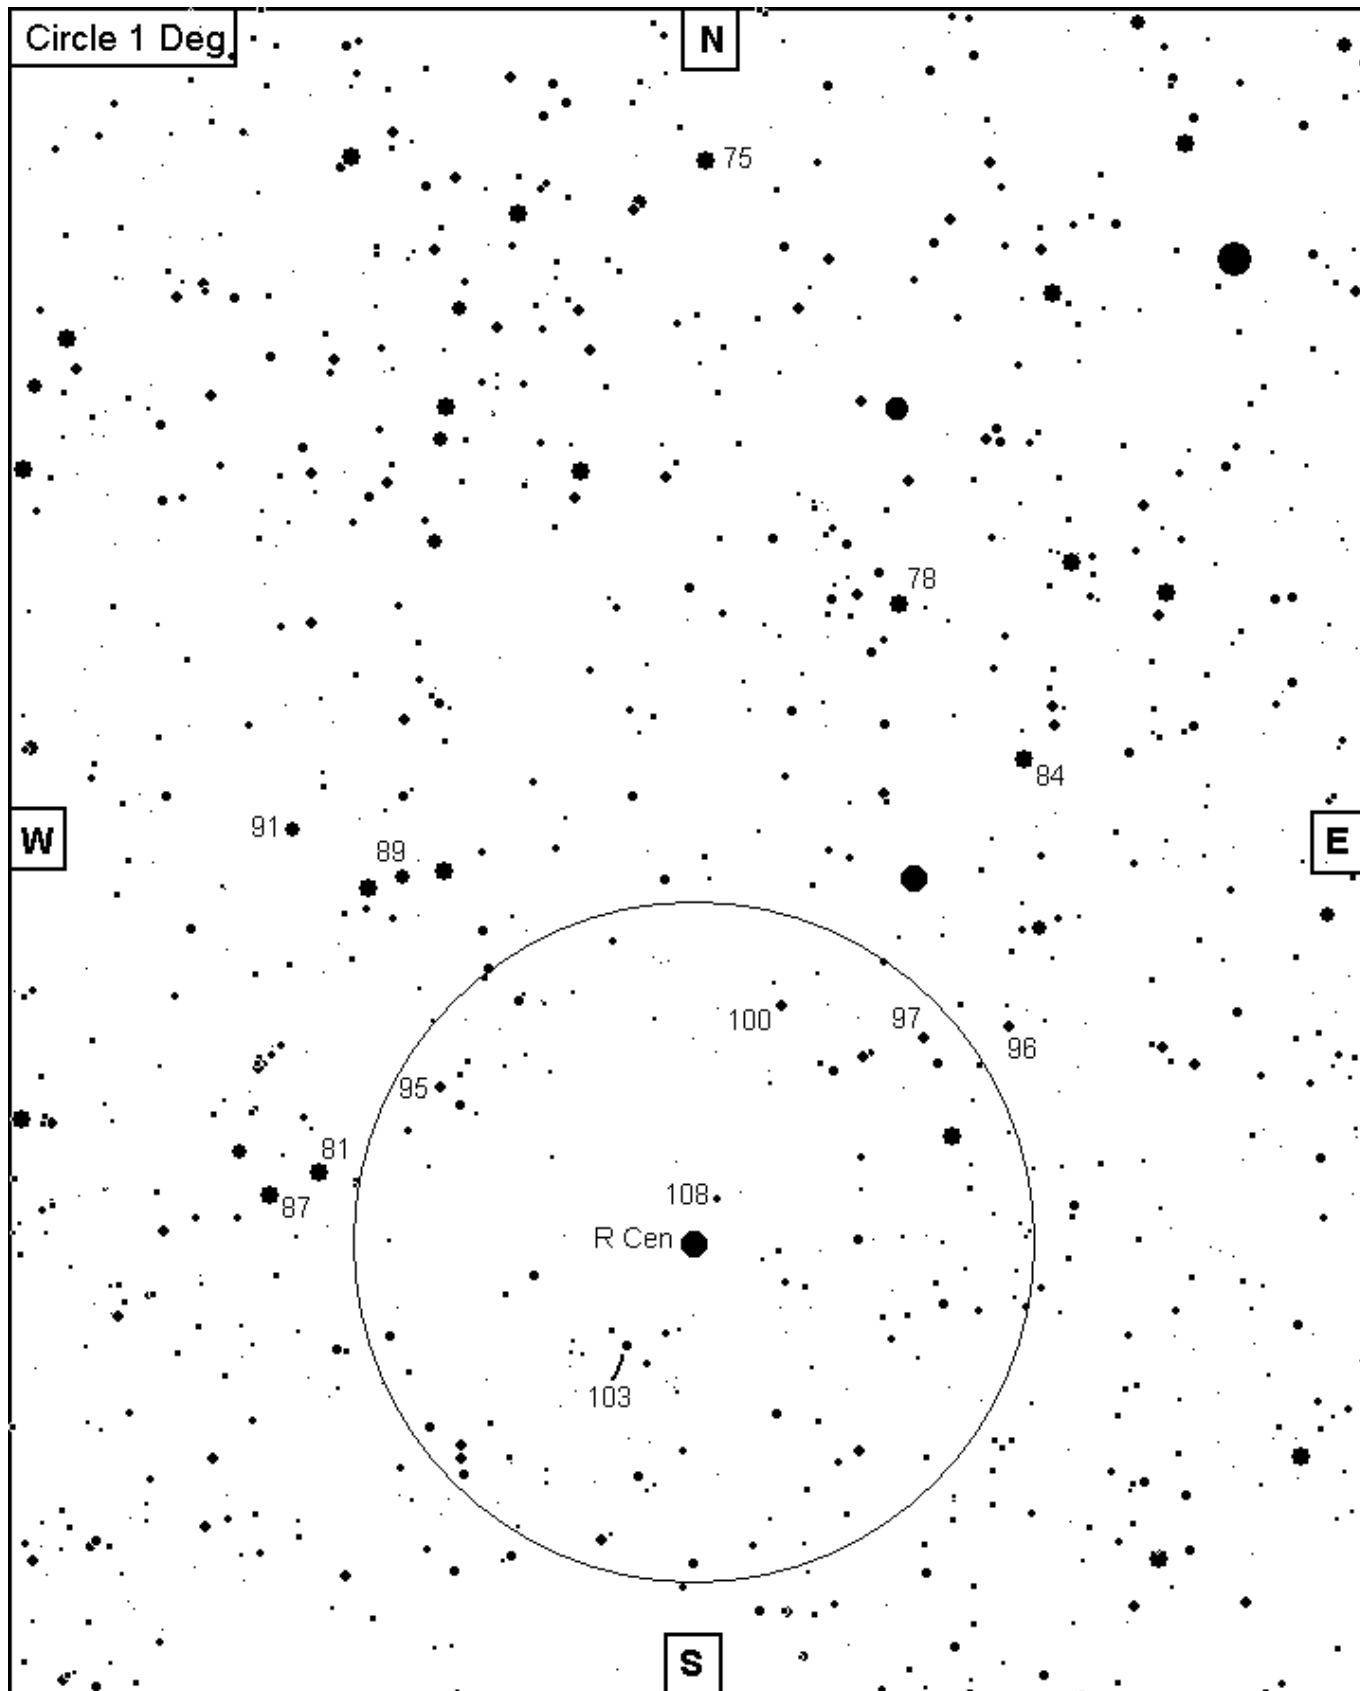

Magnitude ~ 6 - 10 V
Period ~ 500 d
Type M/SR
Spec Type M5Ilev

R Centauri

14h 16m 34s -59° 54' 49"

AAQ

Reversed Chart

4 Nov 2007

Drawn by Roy Axelsen

Field: Cartes du Ciel, Bright Star Catalogue & Tycho-2 Catalogue

Sequence: Bright Star Catalogue & Tycho-2 Catalogue. Magnitudes 75 78 81 84 87 89 91 95 96 97 100 103 108