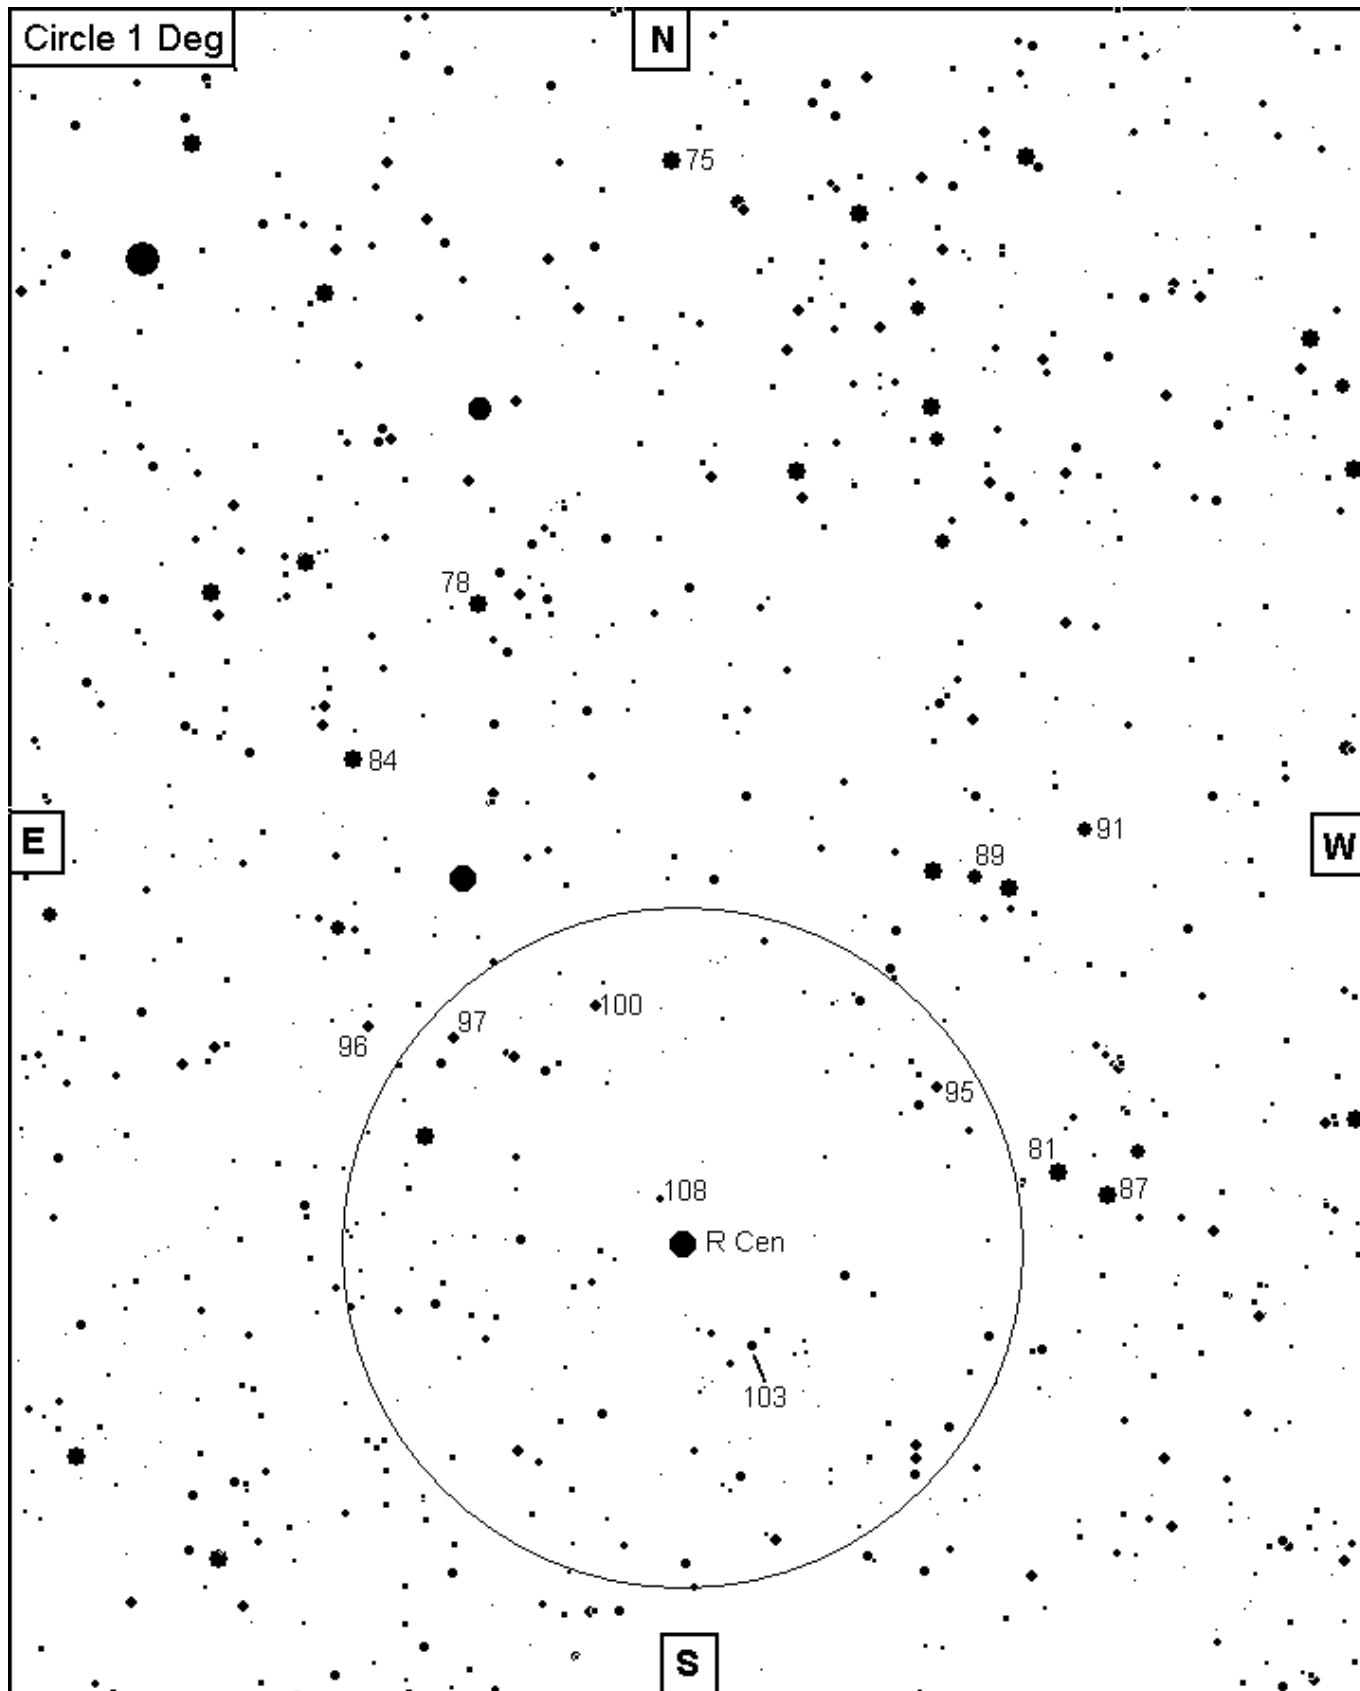

Magnitude ~ 6 - 10 V
Period ~ 500 d
Type M/SR
Spec Type M5Ilev

R Centauri

14h 16m 34s -59° 54' 49"

AAQ Chart

4 Nov 2007

Drawn by Roy Axelsen

Field: Cartes du Ciel, Bright Star Catalogue & Tycho-2 Catalogue

Sequence: Bright Star Catalogue & Tycho-2 Catalogue. Magnitudes 75 78 81 84 87 89 91 95 96 97 100 103 108