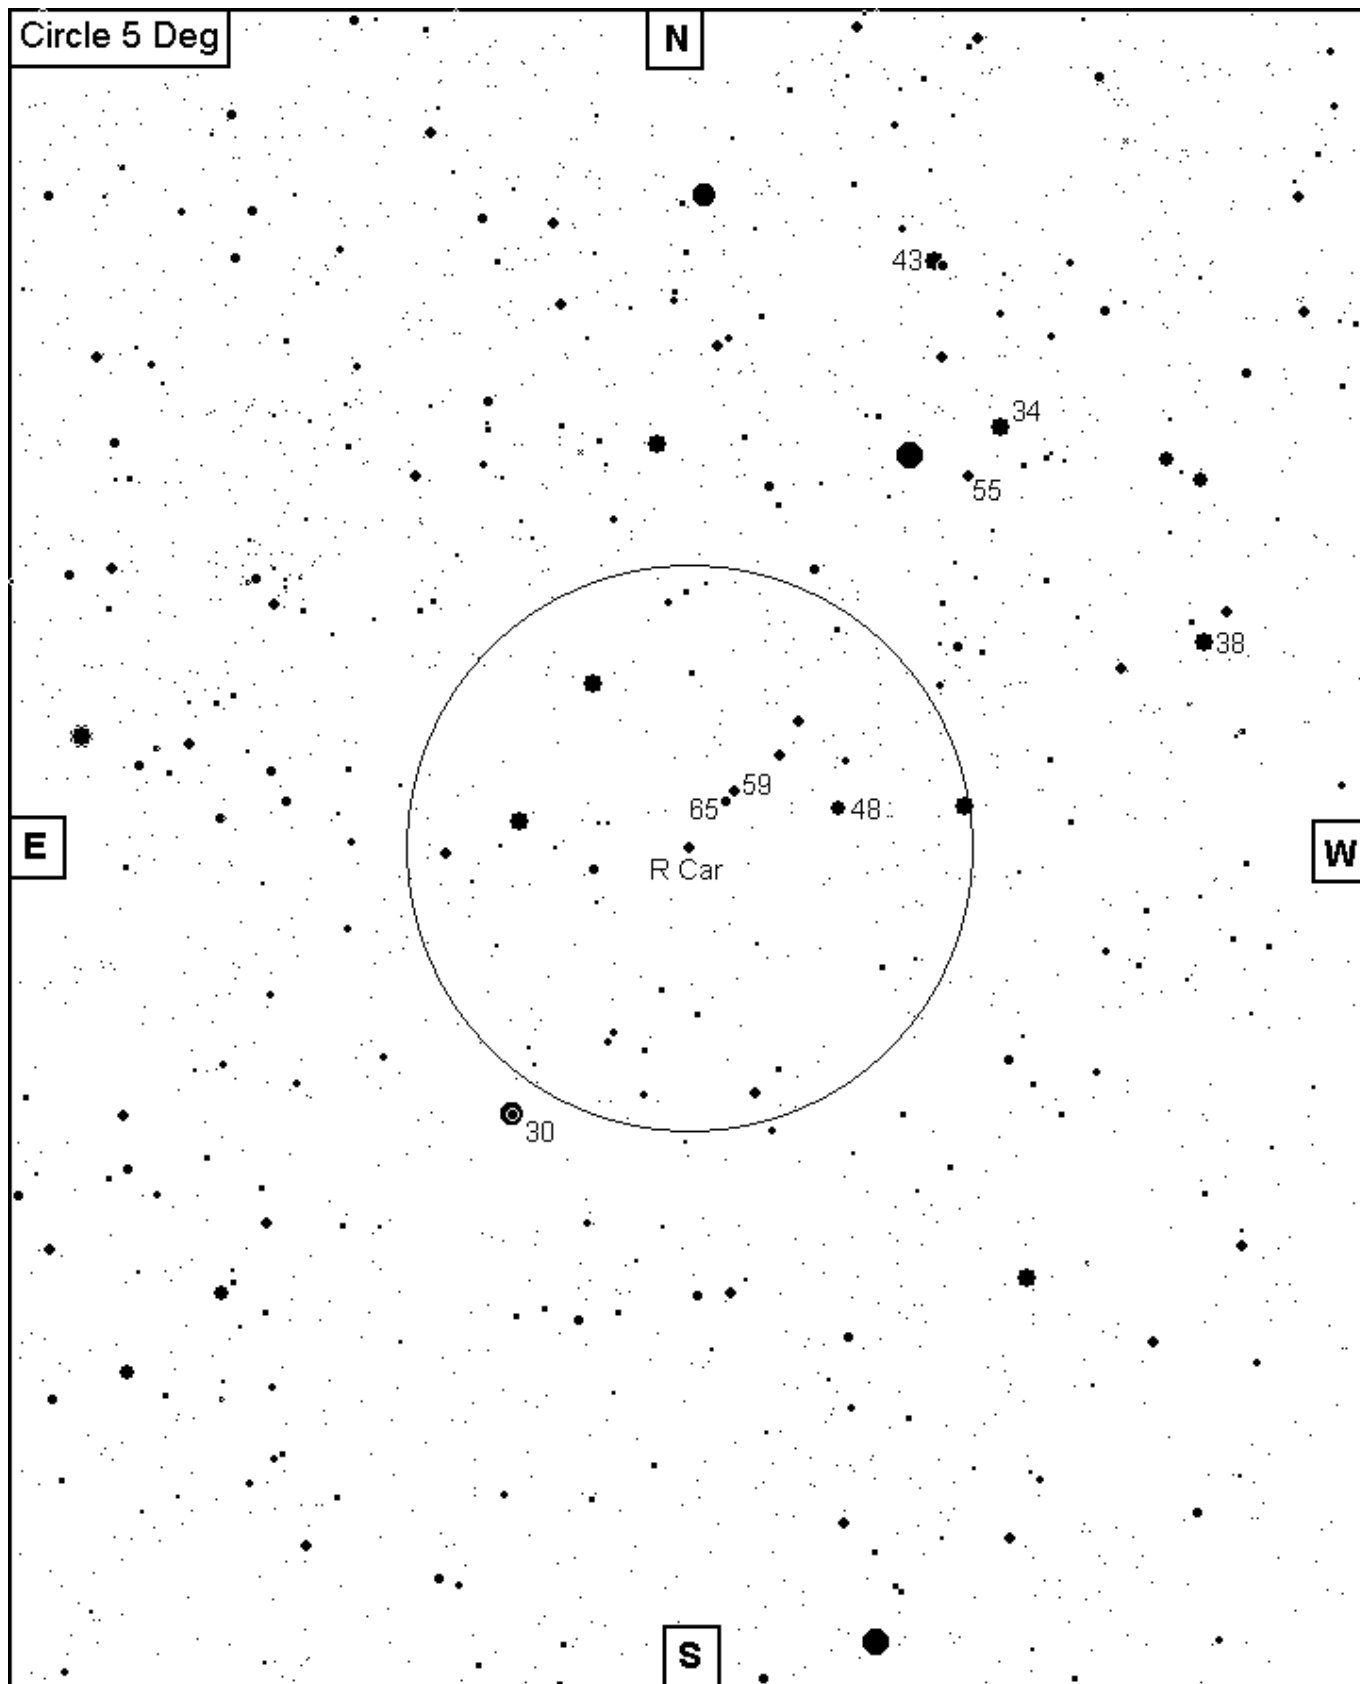

Magnitude ~ 4 – 10 V
Period ~ 300 d
Type M
Spec Type M6.5IIIpev

R Carinae

09h 32m 14s -62° 47' 20"

AAQ Chart

12 Nov 2007

Drawn by Roy Axelsen

Field: Cartes du Ciel, Bright Star Catalogue & SKY2000

Sequence: Bright Star Catalogue & Tycho-2 Catalogue. Magnitudes 30 34 38 43 58 55 59 65