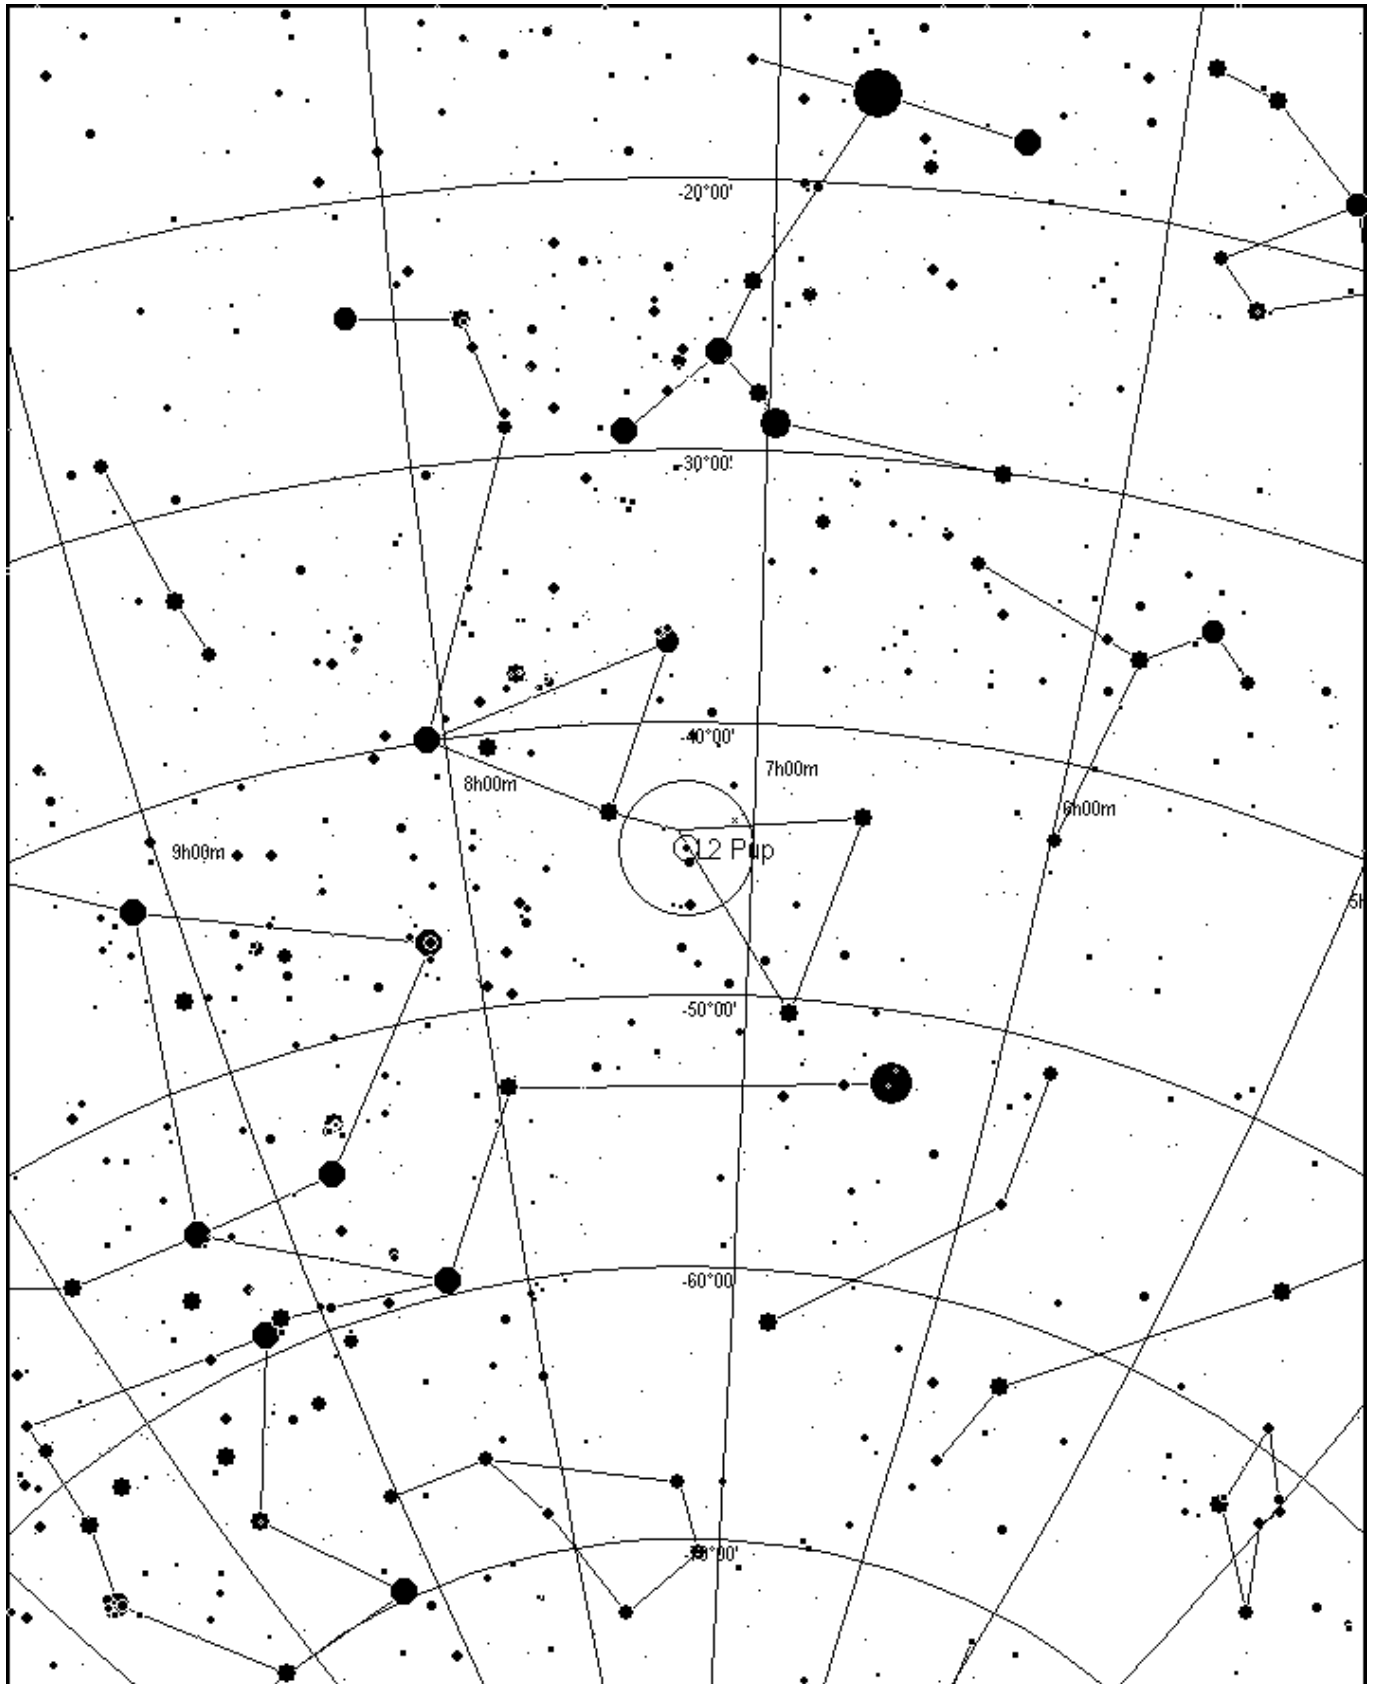

Magnitude ~ 6 - 8 V
Period ~ 140 d
Type SRB
Spec Type M5IIIe

L2 Puppis

07h 13m 31s -44° 38' 23"

AAQ Chart

4 Nov 2007

Drawn by Roy Axelsen
Field: Cartes du Ciel, Bright Star Catalogue