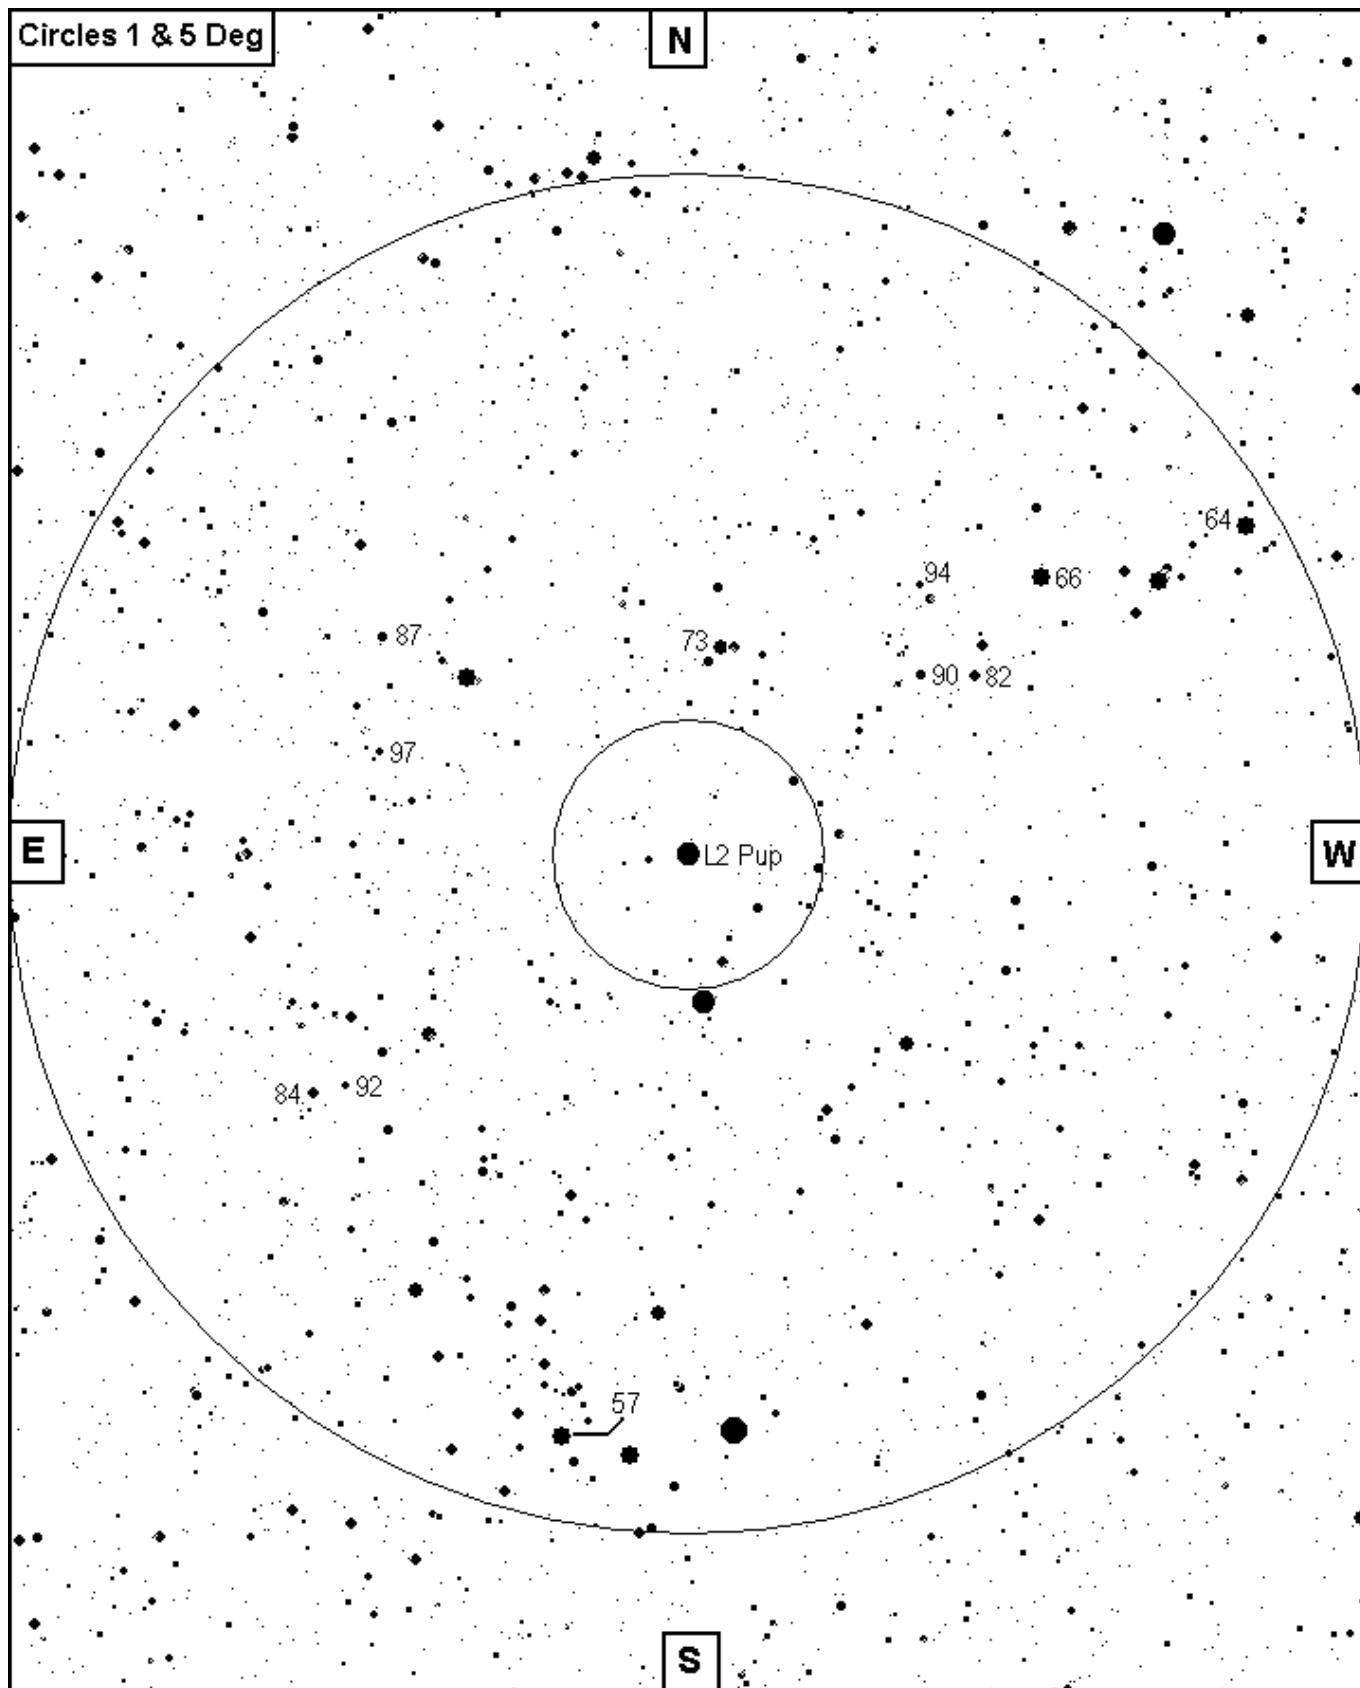

Magnitude ~ 6 - 8 V
Period ~ 140 d
Type SRB
Spec Type M5IIIe

L2 Puppis

07h 13m 31s -44° 38' 23"

AAQ Chart

4 Nov 2007

Drawn by Roy Axelsen

Field: Cartes du Ciel, Bright Star Catalogue & Tycho-2 Catalogue

Sequence: Bright Star Catalogue & Tycho-2 Catalogue. Magnitudes 57 64 66 73 82 84 87 90 92 94 97